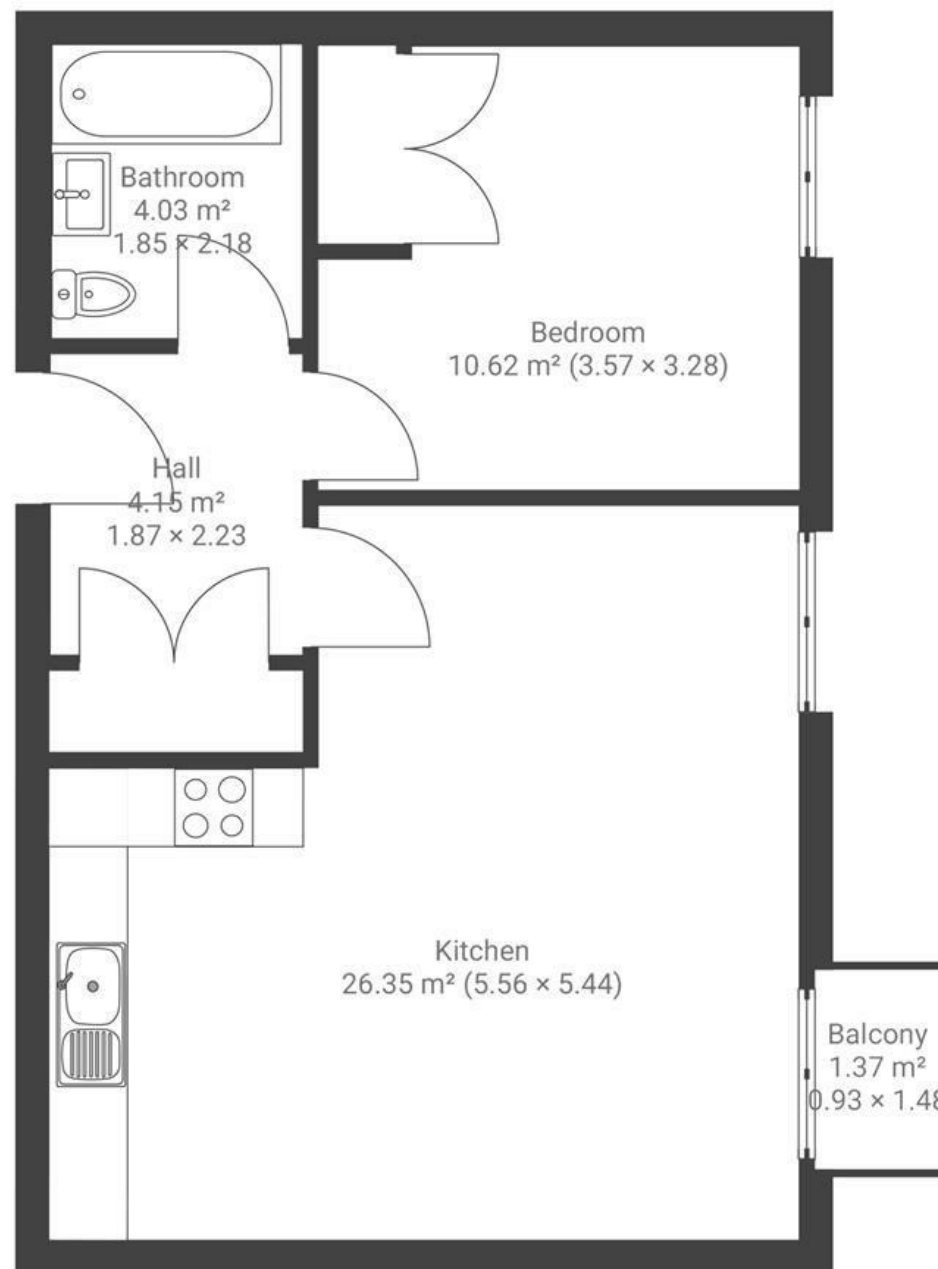

Number One Bristol

CITY CENTRE

APPROXIMATE FLOOR AREA
49.5 SQM / 532 SQFT

7th Floor

Boardwalk

Lewins Mead

CITY CENTRE, BRISTOL

£200,000

1 Bedrooms

BS1 2NJ

1 Bathrooms

"Our tenants have always enjoyed both the location and the spacious flat, on top of the amazing amenities the building offers. The balcony is a great spot to enjoy a morning coffee, and the flat gets great natural light throughout the day."